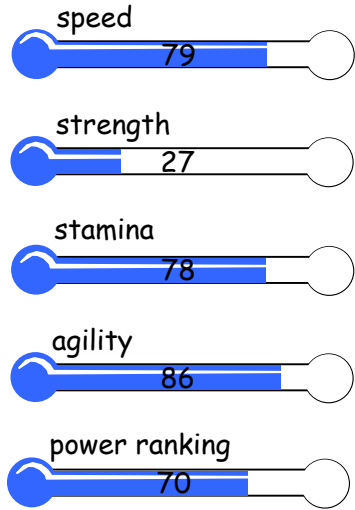

Age: 17
Height: 302cm
IQ: 6

Age: 6824
Height: 879cm
IQ: 21

Age: 30
Height: 173cm
IQ: 93

Age: 126
Height: 36cm
IQ: 99

Age: 14
Height: 296cm
IQ: 1

Age: 265
Height: 229cm
IQ: 86

Age: 23
Height: 153cm
IQ: 121

Age: 13
Height: 248cm
IQ: 38