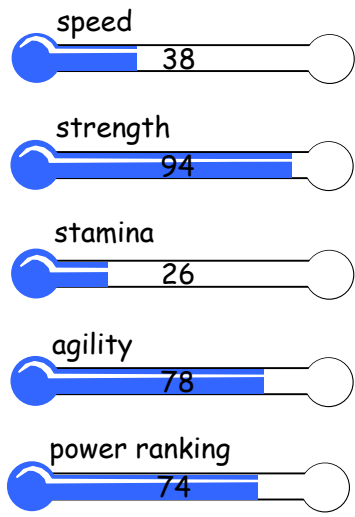

Age: 17
Height: 302cm
IQ: 6

Age: 6824
Height: 879cm
IQ: 21

Age: 30
Height: 173cm
IQ: 93

Age: 126
Height: 36cm
IQ: 99

Age: 14
Height: 296cm
IQ: 1

Age: 265
Height: 229cm
IQ: 86

Age: 23
Height: 153cm
IQ: 121

Age: 13
Height: 248cm
IQ: 38