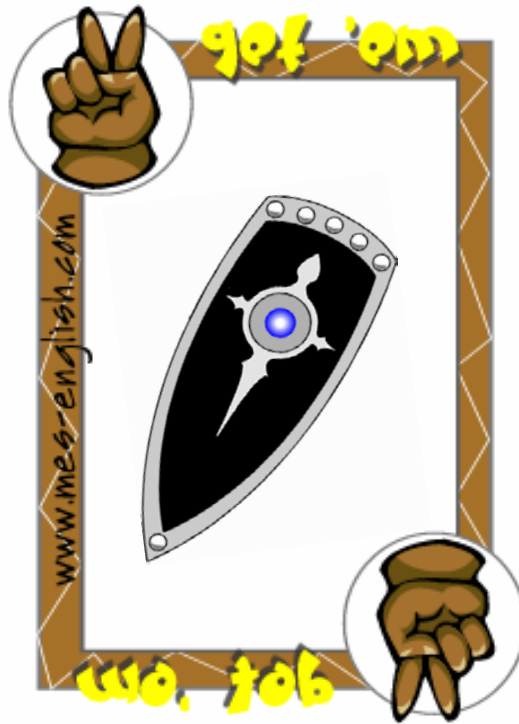

rock
scissors
paper

ES Games www.mes-english.com

This panel features three hand gestures: an open hand for 'paper', a hand with two fingers extended for 'scissors', and a closed fist for 'rock'. The text 'rock', 'scissors', and 'paper' is arranged vertically. The background is light gray with the words 'rock', 'scissors', and 'paper' written in a stylized font at the top. The logo 'ES Games www.mes-english.com' is at the bottom.

www.mes-english.com

www.mes-english.com

rock
scissors
paper

This panel features a central illustration of a stone castle tower with a crenellated top, a window, and a door, surrounded by green bushes. The illustration is framed by a pink border with a diamond pattern. The text 'www.mes-english.com' is written vertically on the left and right sides of the frame. The words 'rock', 'scissors', and 'paper' are written at the bottom. The background is light gray with the words 'rock', 'scissors', and 'paper' written in a stylized font at the top. The logo 'ES Games www.mes-english.com' is at the bottom.