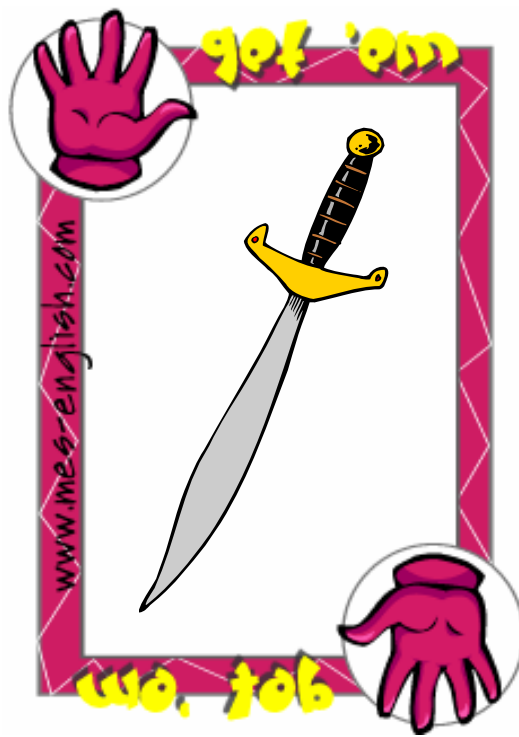

rock
scissors
paper

ES Games www.mes-english.com

This panel features three hand gestures: an open hand for 'paper', a hand with two fingers extended for 'scissors', and a closed fist for 'rock'. The text 'rock', 'scissors', and 'paper' is arranged vertically. The background is light gray with the words 'rock', 'scissors', and 'paper' written in a stylized font at the top. The logo 'ES Games www.mes-english.com' is at the bottom.

www.mes-english.com

www.mes-english.com

rock
scissors
paper

This panel features a central illustration of a stone castle tower with a crenellated top, a window, and a door, surrounded by green bushes. The illustration is framed by a pink border with a diamond pattern. The text 'www.mes-english.com' is written vertically on the left and right sides of the frame. The words 'rock', 'scissors', and 'paper' are written at the bottom. The background is light gray with the words 'rock', 'scissors', and 'paper' written in a stylized font at the top. The logo 'ES Games www.mes-english.com' is at the bottom.